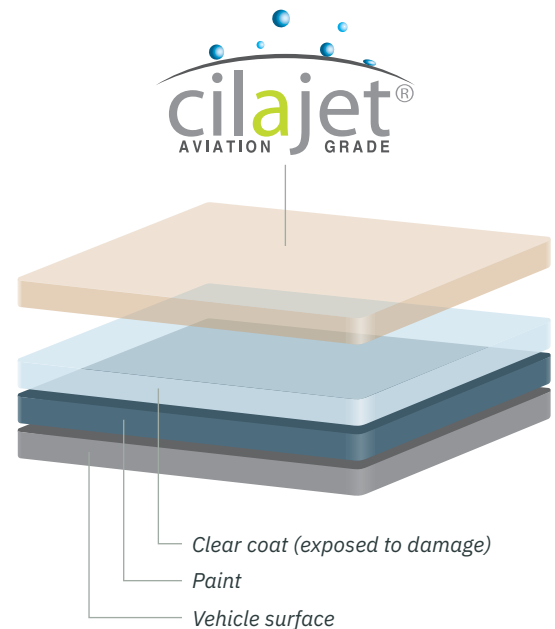

Maximum Shield Surface protection for new & pre-owned recreational vehicles

Prosidium's RV Maximum Shield protection plan provides customers with Cilajet® Aviation Grade products developed for recreational vehicles finishes. It includes environmentally friendly exterior ceramic paint coating, interior leather, vinyl, fabric and carpet protectant.

AVAILABLE COVERAGE	Interior	Exterior	Rips, tears, burns
Level I	●	●	
Level II	●	●	●

Interior Protection

Cilajet® interior protection prevents water and oil-based food and drink stains. The protectant forms a protective barrier from UV fading on seats, door panels, and dashboards as well as restores and maintains leather and vinyl to its original luster.